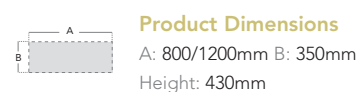

Stocked Colours: Beech (B), Maple (M), Oak (O)

FURNITURE from STOCK Available Now