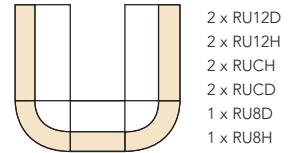

### Product Dimensions

A: 1200mm  
B: 600mm  
Height: 725mm

### ABS edging

Impact resistant, rigid plastic edging that matches the MFC board.

### Cable ports

65mm diameter cable port supplied with desk.

EXAMPLE CONFIGURATION 1

EXAMPLE CONFIGURATION 2

EXAMPLE CONFIGURATION 3

EXAMPLE CONFIGURATION 4

Denver Modular Reception Unit

Straight Base Unit

25mm MFC, 3mm robust ABS edging, Simple Cam and Pin construction, Supplied fully built, Height levelling feet, cable access ports align with desktop units

Corner Base Unit

25mm MFC, 3mm robust ABS edging, Simple Cam and Pin construction, Supplied fully built, Height levelling feet, cable access ports align with desktop units