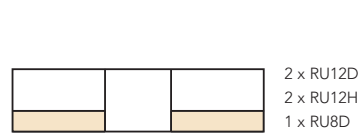

### Cable ports

65mm diameter cable port supplied with desk.

EXAMPLE CONFIGURATION 1

EXAMPLE CONFIGURATION 2

EXAMPLE CONFIGURATION 3

EXAMPLE CONFIGURATION 4

Denver Modular Reception Unit

Straight Base Unit