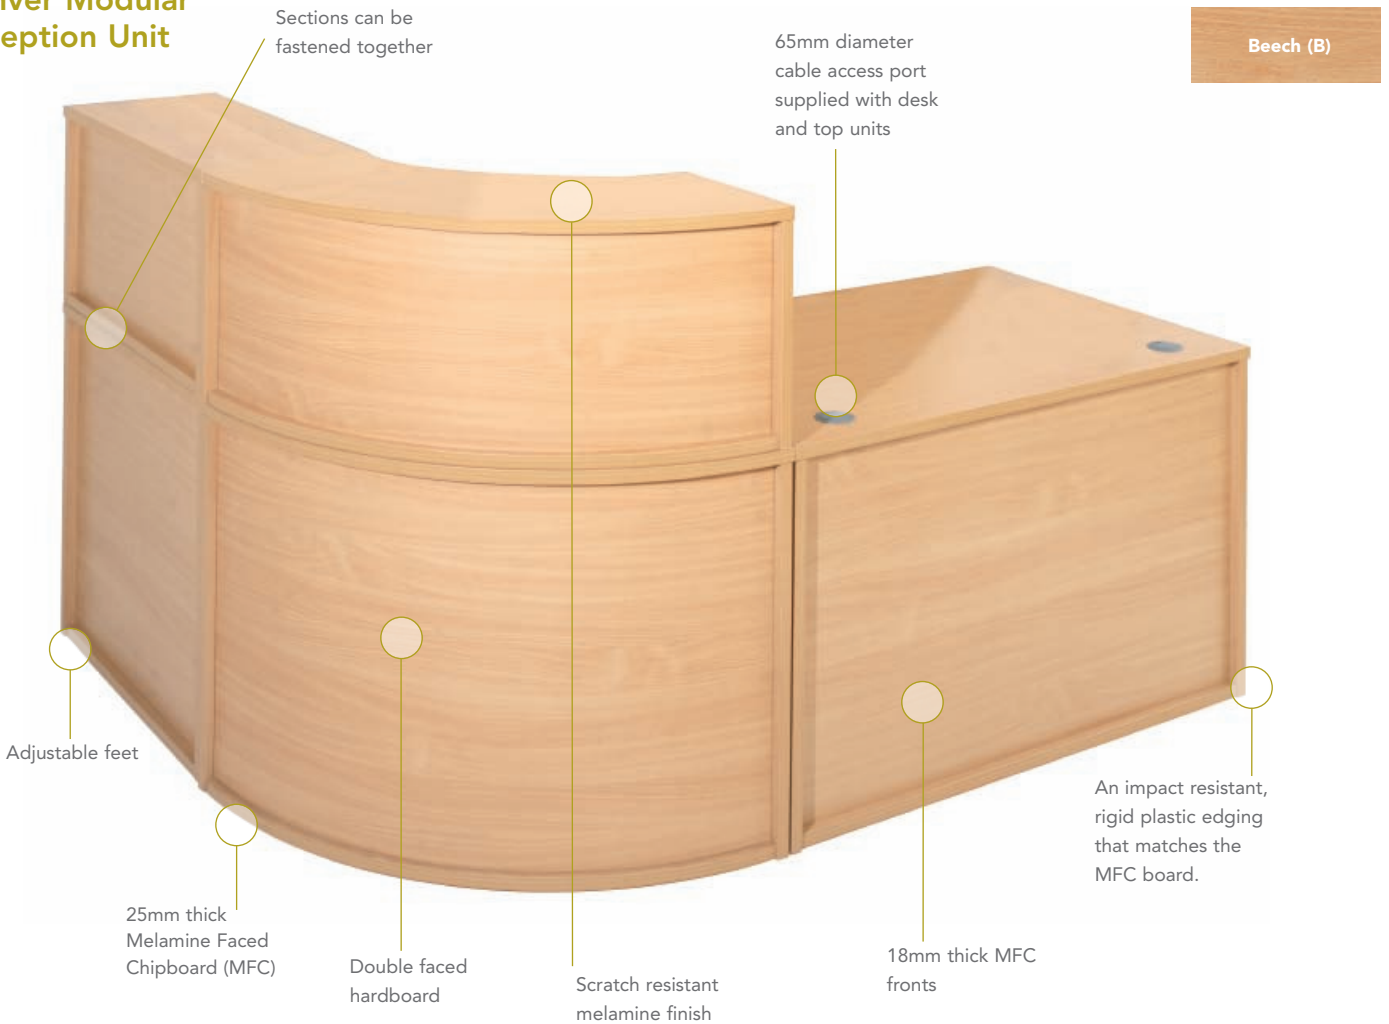

### Cable ports

65mm diameter cable port supplied with desk.

EXAMPLE CONFIGURATION 1

EXAMPLE CONFIGURATION 2

EXAMPLE CONFIGURATION 3

EXAMPLE CONFIGURATION 4

Denver Modular Reception Unit

Straight Base Unit

25mm MFC, 3mm robust ABS edging, Simple Cam and Pin construction, Supplied fully built, Height levelling feet, cable access ports align with desktop units

Corner Base Unit

25mm MFC, 3mm robust ABS edging, Simple Cam and Pin construction, Supplied fully built, Height levelling feet, cable access ports align with desktop units

Straight Counter Top

25mm MFC, 3mm robust ABS edging, Simple Cam and Pin construction, Supplied fully built, Height levelling feet, cable access ports align with desktop units

Corner Counter Top

25mm MFC, 3mm robust ABS edging, Simple Cam and Pin construction, Supplied fully built, Height levelling feet, cable access ports align with desktop units