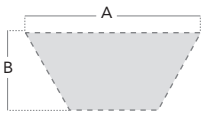

Configurations:

Customise your ideal layout, simply move around or add as and when you need to accommodate your requirements within your organisation. Ideal for meetings and seminars easily stacked to save space with a choice of chrome folding or 60mm diameter chrome legs

Trapezoidal Fliptop Table

Semi Circular Fliptop Table

25mm top, chrome folding legs.

25mm top, chrome folding legs.

Trapezoidal

Code	Description (mm)	RRP
FLIPT	W 1600 x D 694 x H 725	£370.00

Select your colour: Beech B | Maple M | Oak O
e.g. FLIPT Beech = FLIPTB

Semi Circular

Code	Description (mm)	RRP
FLIPR	W 1600 x D 800 x H 725	£370.00

Select your colour: Beech B | Maple M | Oak O
e.g. FLIPR Beech = FLIPRB

Product Dimensions

A: 1600mm
B: 694mm
Height: 725mm

Product Dimensions