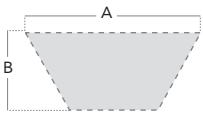

Select your colour: Beech B | Maple M | Oak O
e.g. CF1 Beech = CF1B

Product Dimensions
 A: 800/1300/1600/1800mm
 B: 800mm
 Height: 725mm

Product Dimensions
 A: 800mm
 B: 800mm
 Height: 725mm

Configurations:

Customise your ideal layout, simply move around or add as and when you need to accommodate your requirements within your organisation. Ideal for meetings and seminars easily stacked to save space with a choice of chrome folding or 60mm diameter chrome legs

10 DAY
GUARANTEED
DELIVERY

Trapezoidal Folding Flexible

25mm top, chrome folding legs.

Trapezoidal		
Code	Description (mm)	RRP
F4	W 1600 x D 694 x H 725	£242.00
Select your colour: Beech B Maple M Oak O e.g. F4 Beech = F4B		

Product Dimensions

A: 1600mm
B: 694mm
Height: 725mm

Semi Circular Folding Flexible

25mm top, chrome folding legs.

Semi Circular		
Code	Description (mm)	RRP
F5	Diameter 1600 x H 725	£237.00
Select your colour: Beech B Maple M Oak O e.g. F5 Beech = F5B		