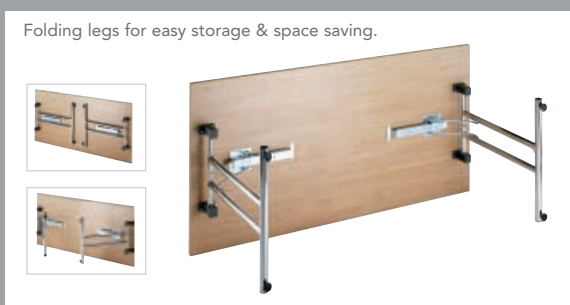

Deluxe

Flexibles

The range of **Deluxe Flexitables** allows for multiple configuration options with the choice of either chrome tubular legs or folding leg mechanism. Ideal for meeting or conference facilities. Available with 25mm MFC scratch resistant tops and a choice of chrome leg designs. All MFC meets with British Standards 476 Class 1 Surface Spread of Flame as well as E1 European Standards on Formaldehyde Emissions. MFC FSC board sourced from FSC Certified Supplier

Product Features

- 25mm Melamine**
 Faced Chipboard (MFC) desk top. Available in a choice of four styles (Rectangular, Semi-Circular Trapezoidal & Corner Link)
- ABS edging**
 Impact resistant, rigid plastic edging that matches the MFC board.
- 16 gauge**
 Tubular steel chrome legs.
- Height levelling feet**

Deluxe Flexitables

Rectangular Folding Flexible

25mm top, chrome folding legs.

Corner Link

Rectangular		
Code	Description (mm)	RRP
F1	W 1800 x D 800 x H 725	£242.00
F2	W 1600 x D 800 x H 725	£216.00
F3	W 1300 x D 800 x H 725	£200.00
CF6	W 800 x D 800 x H 725	£145.00

Product Dimensions

A: 1600mm
Height: 725mm